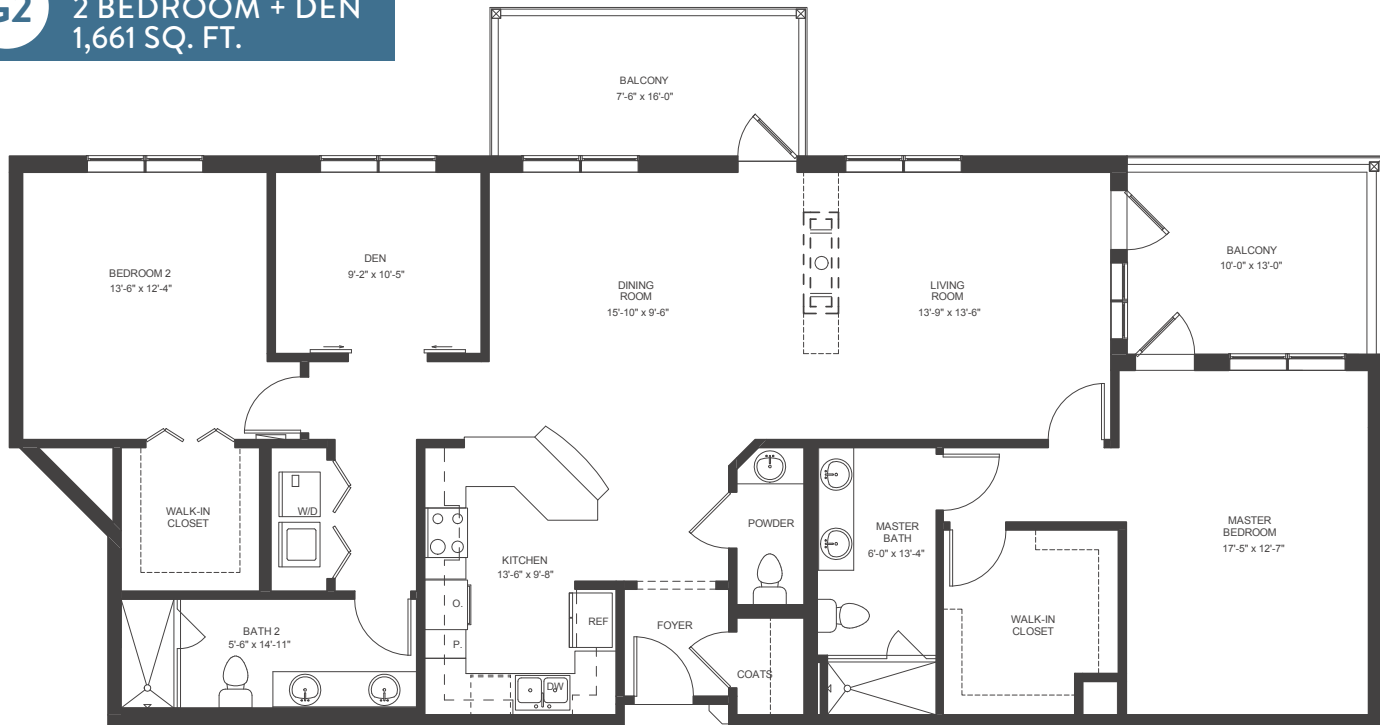

G2

GLACIER 2  
2 BEDROOM + DEN  
1,661 SQ. FT.

**B1**

**BRIDLE TRAIL 1**  
**1 BEDROOM + DEN**  
**1,058 SQ. FT.**